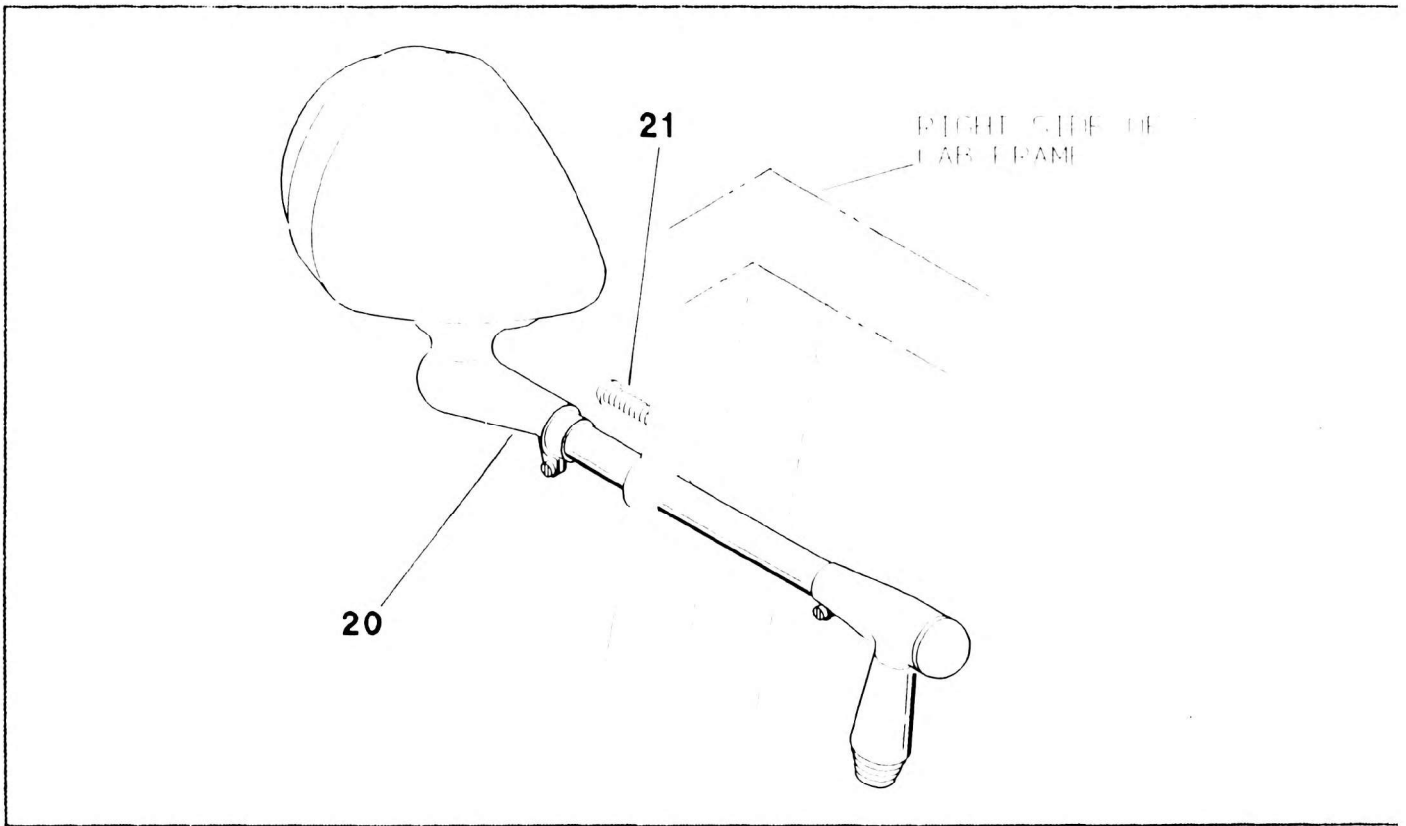

SPOTLIGHT INSTALLATION

GROVE

| NO. | PART NO.     | QTY | DESCRIPTION       | NO. | PART NO. | QTY | DESCRIPTION |
|-----|--------------|-----|-------------------|-----|----------|-----|-------------|
| 20  | 7-581-000329 | 1   | LIGHT ASSY        |     |          |     |             |
|     |              |     | 9-581-100111 BULB |     |          |     |             |
| 21  | 7-099-000154 | 2   | SCREW, MACH       |     |          |     |             |